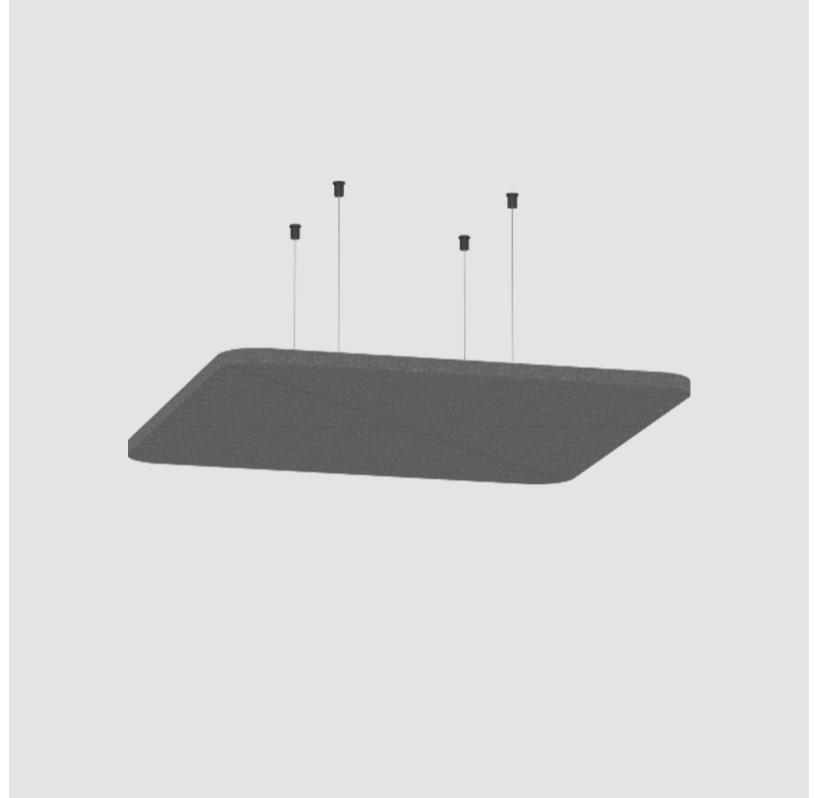

PROJECT	_____
TYPE	_____
SPECIFIER	_____
QUANTITY	_____
DATE	_____

QUANTUM ACOUSTIC PANEL SUSPENSION

A300707-

base number	Finishes (Diamond)	Finish Options	Cable Length

1. To build a product code in our configurator select the specify button on the base model # product page
2. To build a manual product code on this datasheet choose from the options listed below in blue font and add the suffix to the base model #

GENERAL

Series: Quantum Acoustic Panel
Brand: Prolicht
Division: Architectural
Mounting Type: Suspension
Mounting Location: Ceiling
Subcategory: Acoustic

PHYSICAL

Shape: Round
Length (mm): 800
Length (in): 31 1/2
Width (mm): 800
Width (in): 31 1/2
Height (mm): 24
Height (in): 15/16

Fixture Finish: [ANC / ASH / BNA / BTC / BZE / CEL / EGG / EVG / FOG / FOS / FST / FUA / IRI / IRO / KHA / LIC / LIM / MER / MSN / MUS / ONX / PEA / PLU / POL / PPY / RAY / ROY / RST / STE / SWD / TAN / TAU](#)

Holder Finish: [SSR / BKV / CWI / CRY / HAB / LAG / UFT / ITA / RUA / RUR / MIC / FTG / MYG / TWT / LOD / PUS / FRO / FUP / KIA / POP / BLS / SPG / MEY / GOH / GUM / CHC / COM / ABZ / JAG](#)

Fixture Material: [Aluminum](#)
[Cable Details: 2000mm / 6000mm Transparent Cable](#)

ELECTRICAL

LED

OPTICAL

RATINGS AND CERTIFICATIONS

Certified By: CSA Certified to UL and CSA Standards
IP rating: IP20