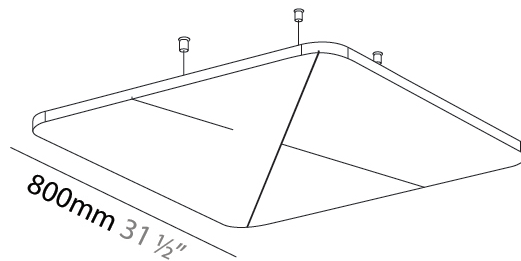

PROJECT	_____
TYPE	_____
SPECIFIER	_____
QUANTITY	_____
DATE	_____

QUANTUM ACOUSTIC PANEL SUSPENSION

A300707-

base number	Finishes (Diamond)	Finish Options	Cable Length

1. To build a product code in our configurator select the specify button on the base model # product page
2. To build a manual product code on this datasheet choose from the options listed below in blue font and add the suffix to the base model #

GENERAL

Series: Quantum Acoustic Panel
Brand: Prolicht
Division: Architectural
Mounting Type: Suspension
Mounting Location: Ceiling
Subcategory: Acoustic

PHYSICAL

Shape: Round
Length (mm): 800
Length (in): 31 1/2
Width (mm): 800
Width (in): 31 1/2
Height (mm): 24
Height (in): 15/16

Fixture Finish: [ANC / ASH / BNA / BTC / BZE / CEL / EGG / EVG / FOG / FOS / FST / FUA / IRI / IRO / KHA / LIC / LIM / MER / MSN / MUS / ONX / PEA / PLU / POL / PPY / RAY / ROY / RST / STE / SWD / TAN / TAU](#)

Holder Finish: [SSR / BKV / CWI / CRY / HAB / LAG / UFT / ITA / RUA / RUR / MIC / FTG / MYG / TWT / LOD / PUS / FRO / FUP / KIA / POP / BLS / SPG / MEY / GOH / GUM / CHC / COM / ABZ / JAG](#)

Fixture Material: [Aluminum](#)
[Cable Details: 2000mm / 6000mm Transparent Cable](#)

ELECTRICAL

LED

OPTICAL

RATINGS AND CERTIFICATIONS

Certified By: CSA Certified to UL and CSA Standards
IP rating: IP20